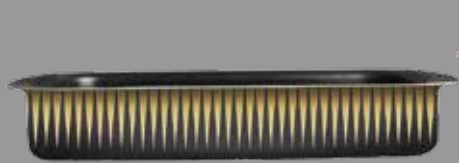

RECTANGULAR
OVEN TRAY