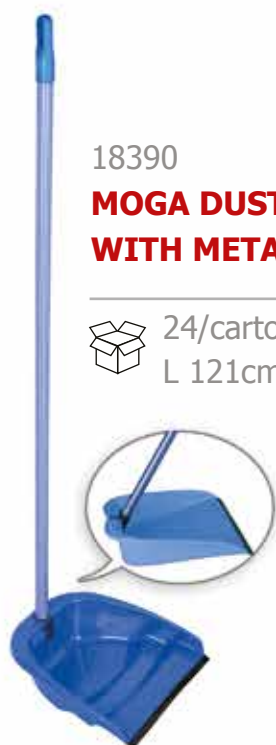

18345

**TWIN DUSTPAN BRUSH
WITH RUBBER**

 12/carton
L 54cm * W 42cm * H 21cm

65010

TOP DUSTPAN BRUSH

 12/carton
L 60cm * W 35cm * H 20cm

18390

**MOGA DUSTPAN
WITH METAL HANDLE**